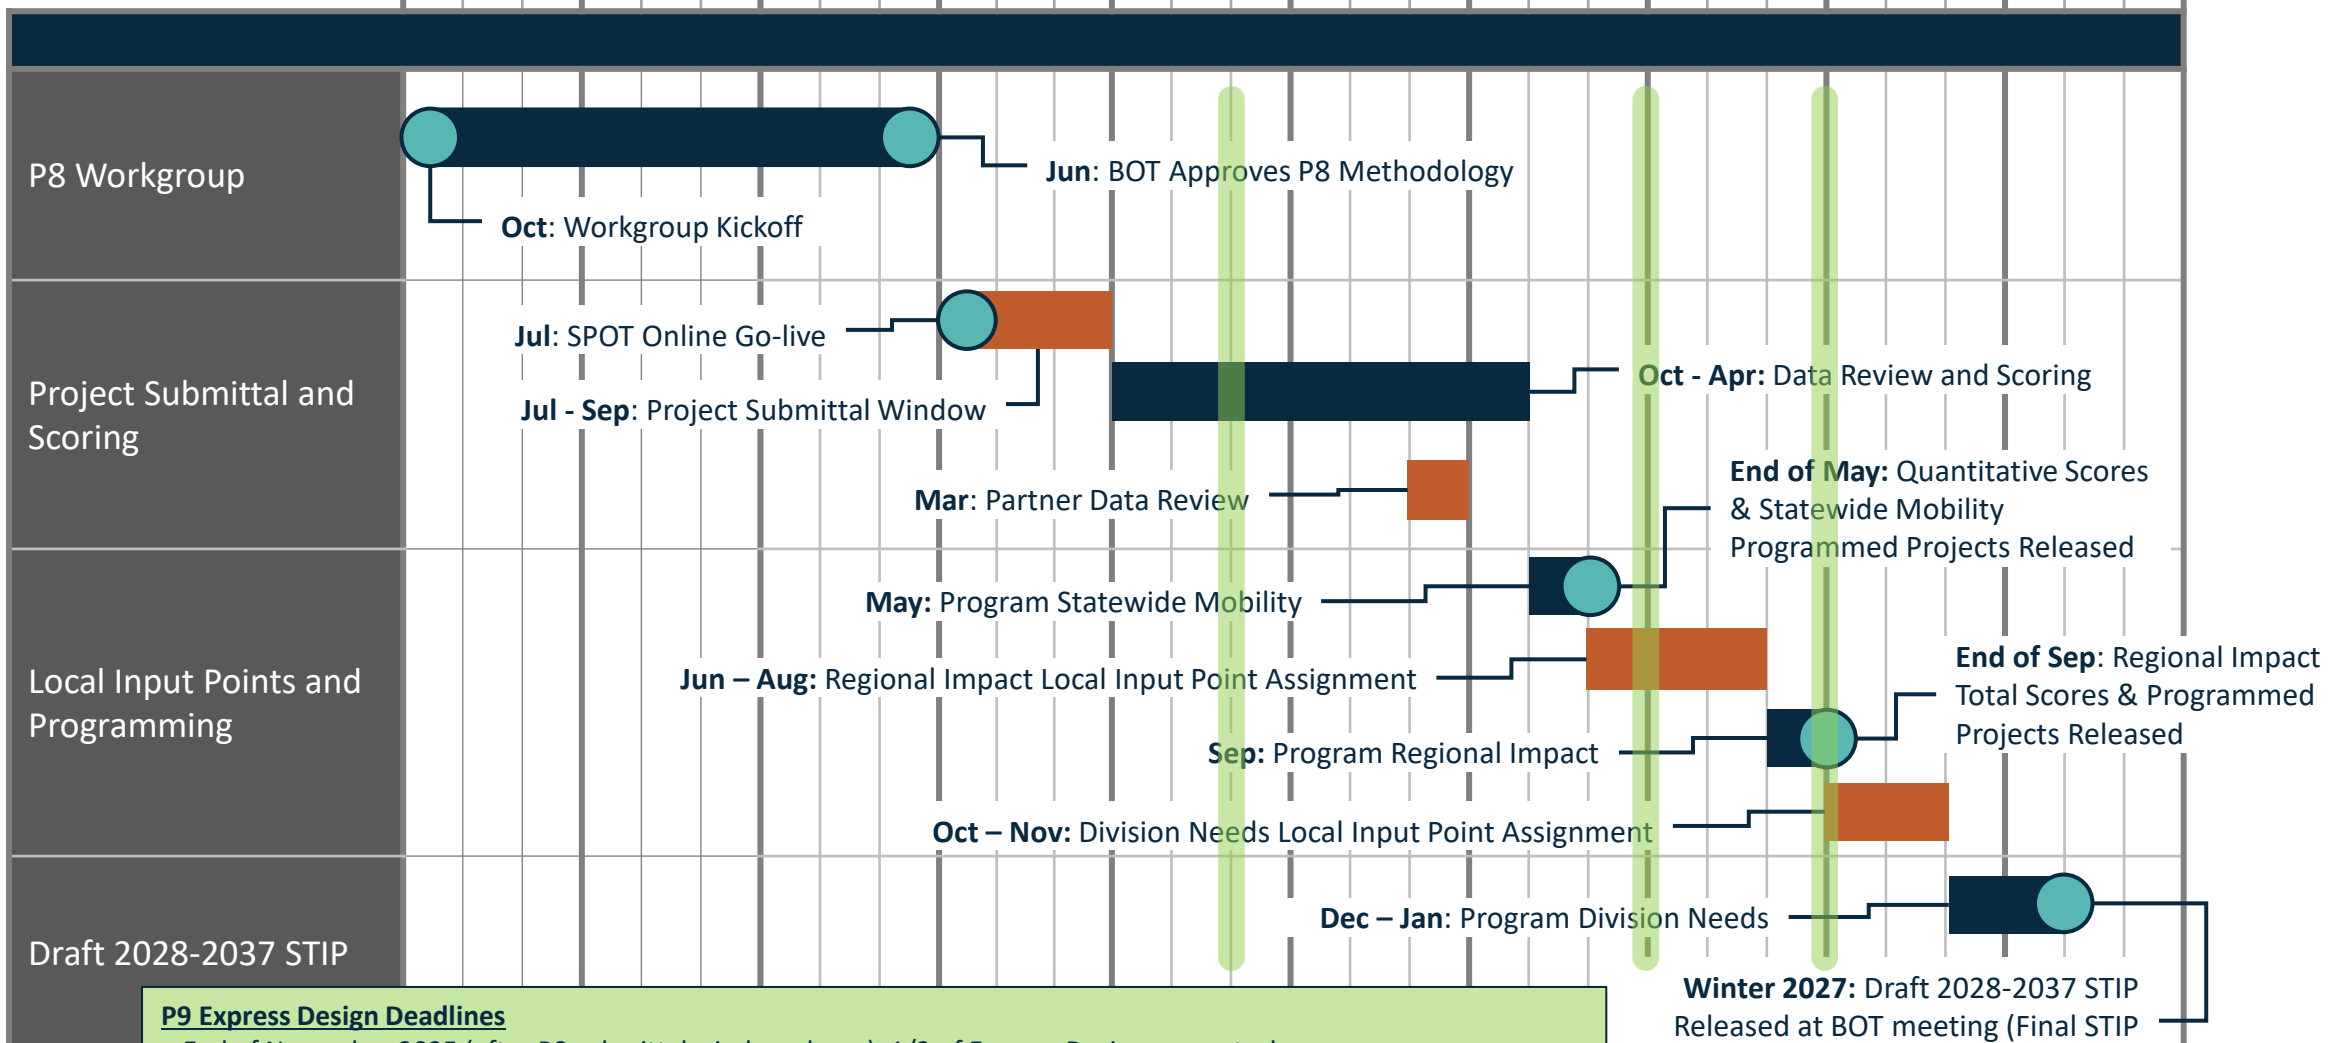

REVISED P8 Schedule (with P9 Express Design deadlines)

April 2026

(ED content revised February 2026)

- Fixed Dates
- Partner Input

2024	2025					2026					2027		
O N D	J F M	A M J	J A S	O N D	J F M	A M J	J A S	O N D	J F M				

- P9 Express Design Deadlines**
- End of November 2025 (after P8 submittal window closes): 1/3 of Express Design requests due
 - End of June 2026 (after release of P8 quantitative scores): 1/3 of Express Design requests due
 - End of September 2026 (*subject to change*): 1/3 of Express Design requests due